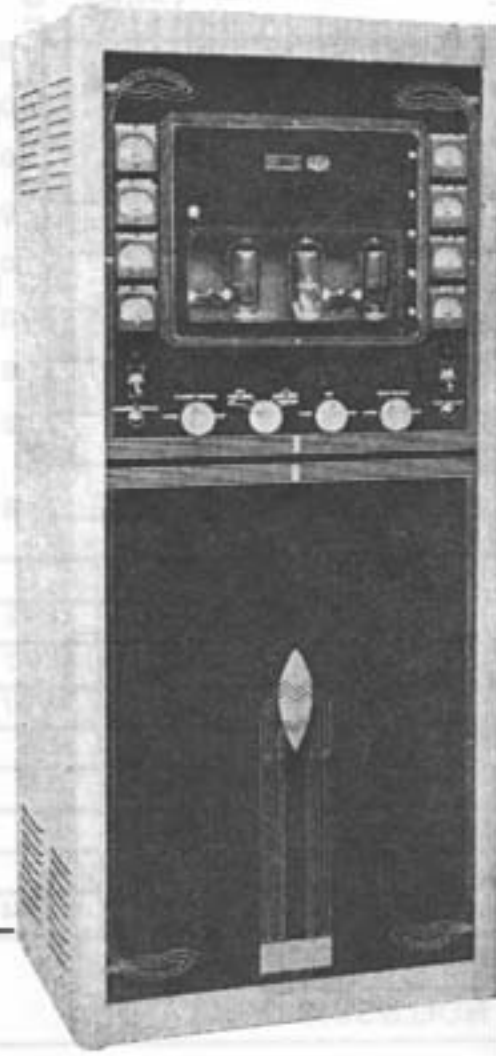

A STAR PERFORMER.

PROVED BY THE YEARS

NOW BETTER THAN EVER

- ★ INTEGRATED DESIGN
- ★ IMPROVED CIRCUIT
- ★ MOTOR TUNING
- ★ SHOWMANSHIP

Broadcasting Stations Everywhere Applaud Its Stellar Dependability

The test was the crucial years just past when sheer dependability was paramount—when even normal maintenance and spare parts were in direct ratio to prevailing shortages. This Unit won the applause of Stations everywhere for dogged, trouble-free service, and we are proud to offer it now with added improvements that further distinguish its super performance and GATES superior engineering.

THE Gates 250-C TRANSMITTER—250 WATTS

—gives your Station a new efficiency in broadcasting technique. Its proved design assures that. It is superior for its INTEGRATED DESIGN embodied in the new, structural layout rendering visibility and accessibility an easy procedure. Engineers will like this GATES achievement. The Front Panel is also designed to contribute a maximum effect to "showmanship"—another must for broadcasting stations.