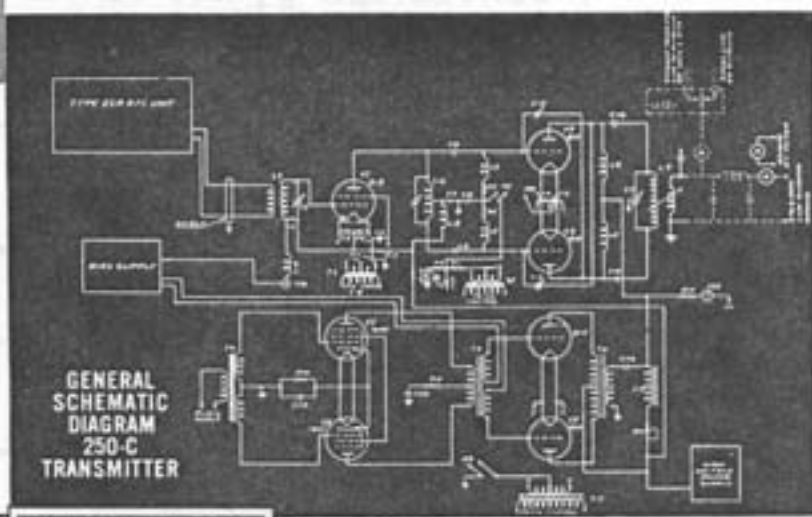

NEW YORK OFFICE:
9th Floor • 40 Exchange Place

GATES
RADIO CO.
QUINCY, ILLINOIS

SOLD IN CANADA BY:
Canadian Mercantile Co.,
Ltd., Montreal

EXCLUSIVE MANUFACTURERS OF RADIO TRANSMITTING EQUIPMENT... SINCE 1922